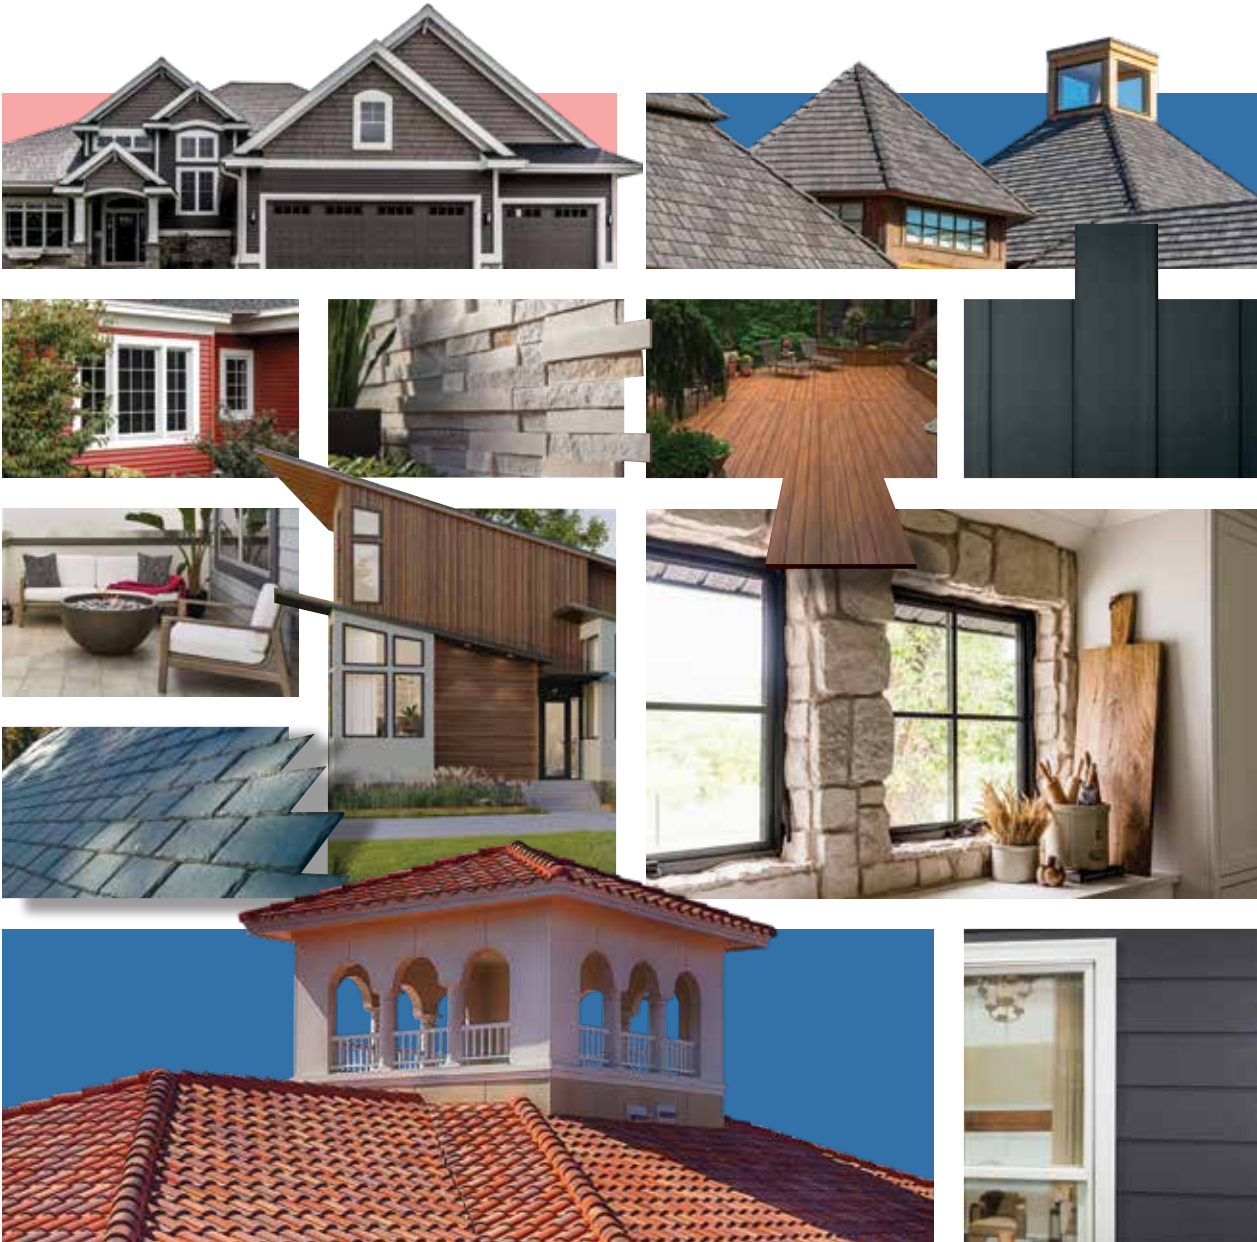

BE BOUNDLESS™

THE PRODUCTS TO DO EVERYTHING. THE POWER TO DO EVEN MORE.

We're answering "what ifs" on a whole new level—from the solutions we create to the dreams we build. We have the tools and technology to tell design stories on a bigger scale and on a more personal level. There are no limits to how far we innovate, how deeply we express, how strongly we commit and how boldly we go.

Together let's Be Boundless™.