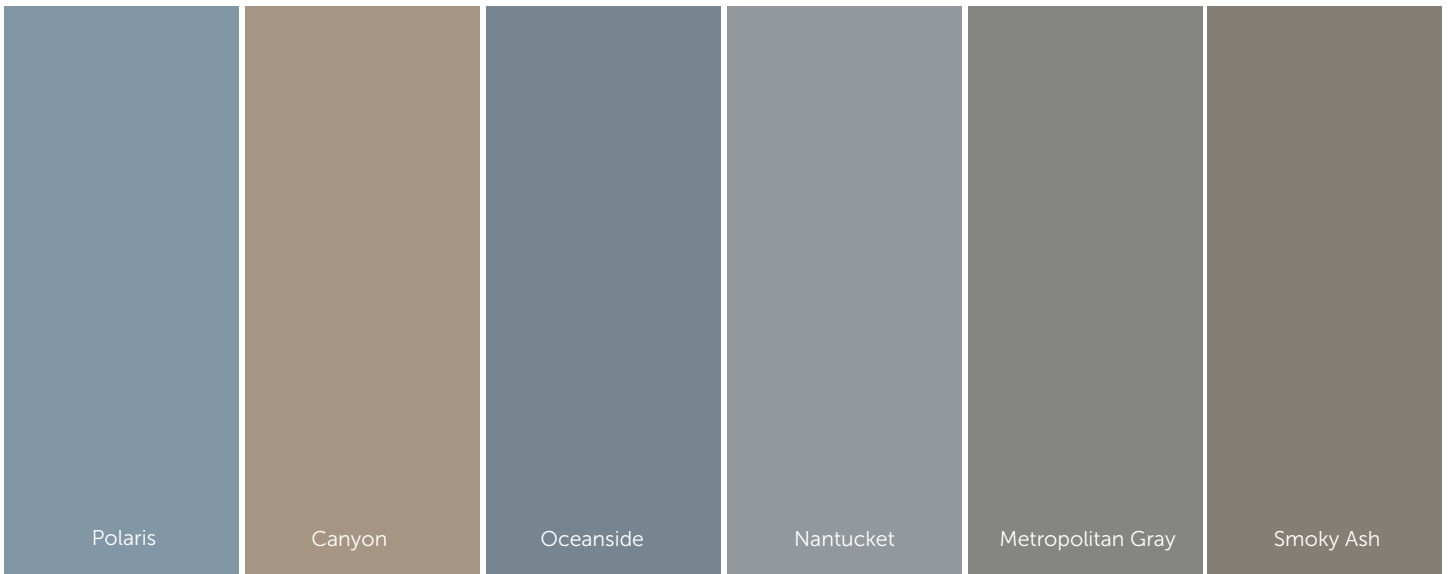

Smart Styles™ Premium