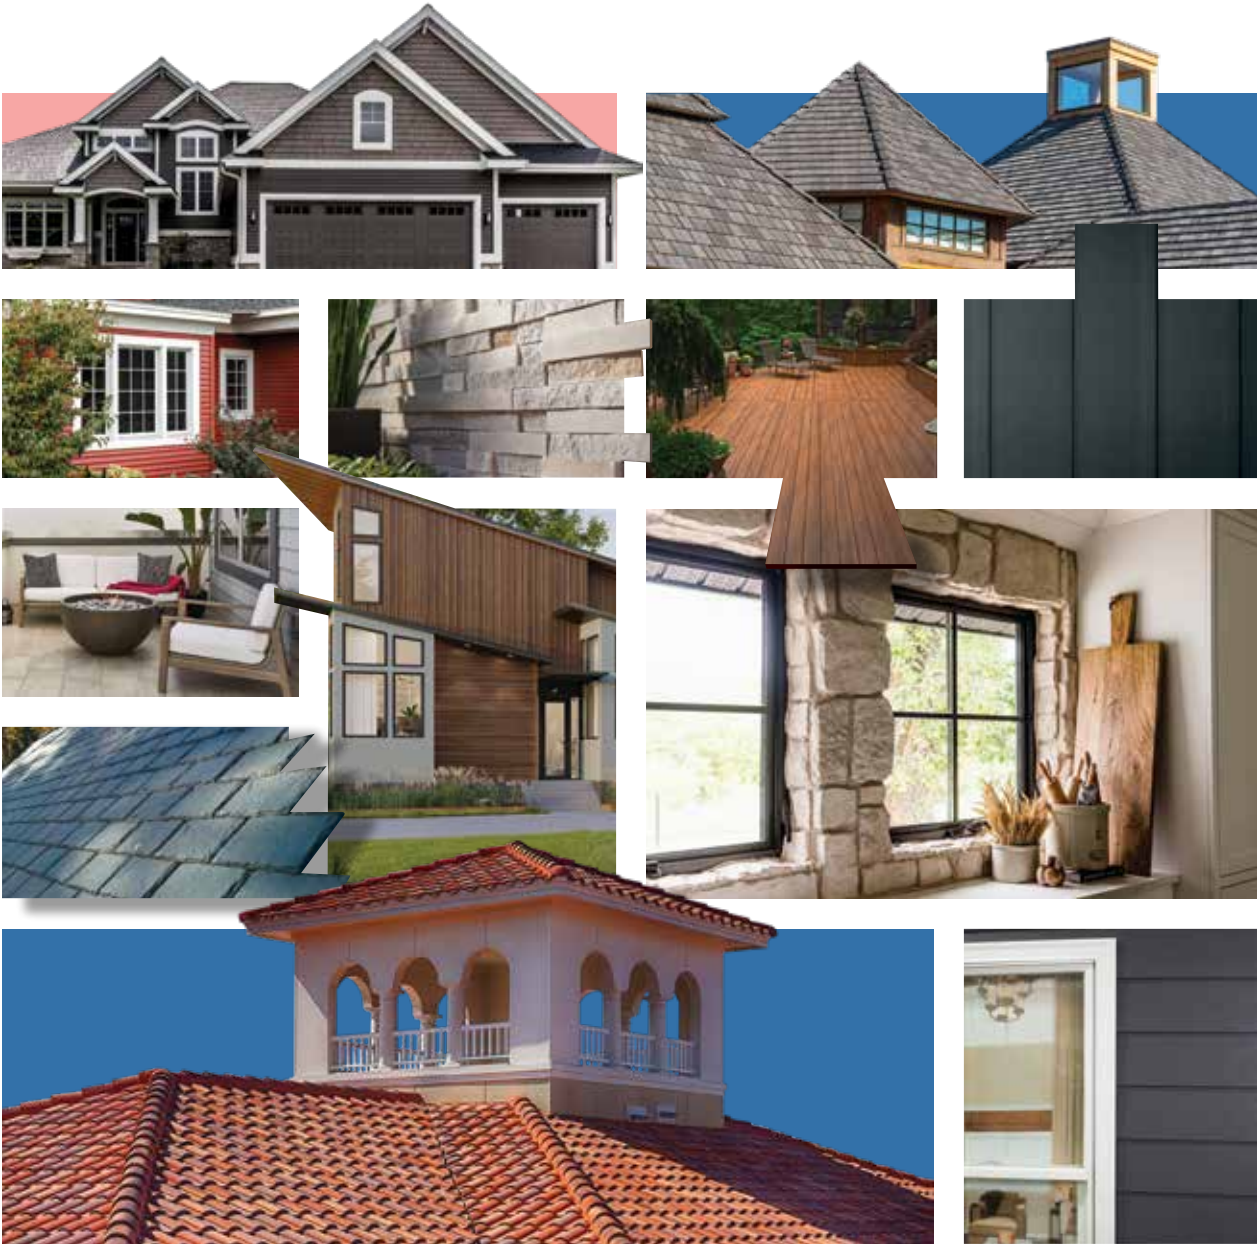

BE BOUNDLESS™

THE PRODUCTS TO DO EVERYTHING. THE POWER TO DO EVEN MORE.

We're answering "what ifs" on a whole new level—from the solutions we create to the dreams we build. We have the tools and technology to tell design stories on a bigger scale and on a more personal level. There are no limits to how far we innovate, how deeply we express, how strongly we commit and how boldly we go.

Together let's Be Boundless™.